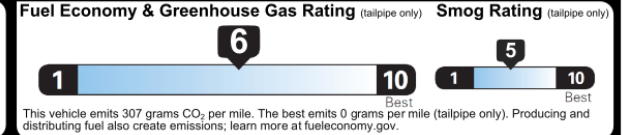

You save $0
in fuel costs over 5 years compared to the average new vehicle.

Annual fuel cost $1,700